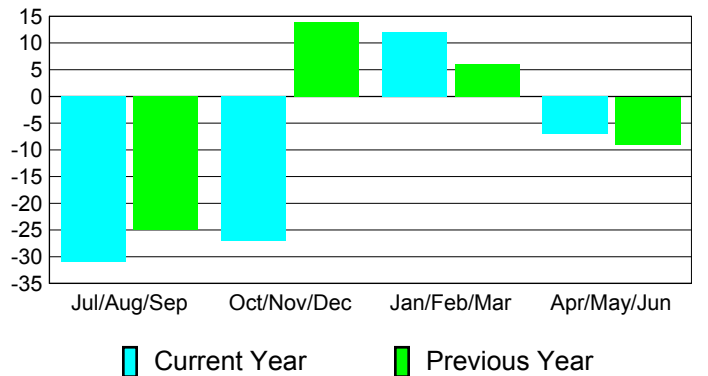

Gender Comparison 2010-2011

Jul/Aug/Sep

Oct/Nov/Dec

Jan/Feb/Mar

Apr/May/Jun

Male

Female