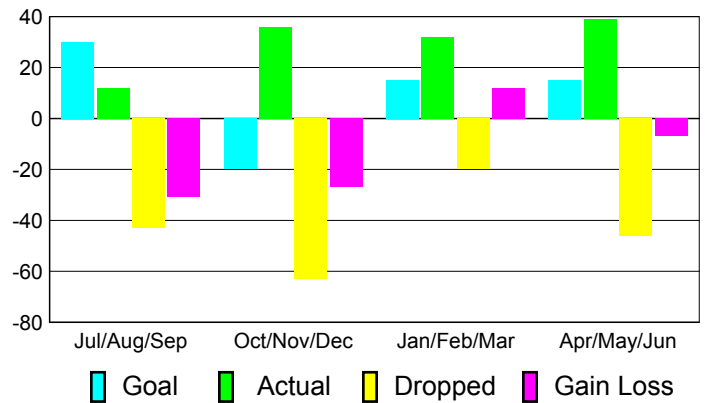

### YTD Status Quo Clubs 2010-2011

Status Quo Clubs Compared to Status Quo Members

## MEMBERSHIP

**Membership Results  
2010-2011**

**Membership  
2009-2010**

Month	Net Memb Goal	Actual New Memb	Actual Dropped Memb	Gain/Loss of Memb	Gain/Loss of Memb
Jul/Aug/Sep	30	12	-43	-31	-25
Oct/Nov/Dec	-20	36	-63	-27	14
Jan/Feb/Mar	15	32	-20	12	6
Apr/May/Jun	15	39	-46	-7	-9
<b>Totals</b>	<b>40</b>	<b>119</b>	<b>-172</b>	<b>-53</b>	<b>-14</b>

### Membership Results 2010-2011

Goal, New, Dropped, Gain/Loss

### Comparison of Membership Gain/Loss

Current Year Compared to the Previous Year