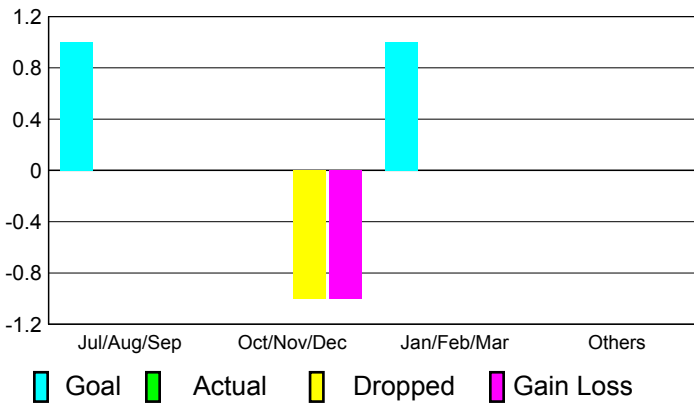

## CLUBS

**Club Results  
2010-2011**

**Clubs  
2009-2010**

Month	New Club Goal	Actual New Clubs	Actual Dropped Clubs	Gain/Loss of Clubs	Gain/Loss of Clubs
Jul/Aug/Sep	1	0	0	0	0
Oct/Nov/Dec	0	0	-1	-1	0
Jan/Feb/Mar	1	0	0	0	0
Apr/May/Jun	0	0	0	0	0
<b>Totals</b>	<b>2</b>	<b>0</b>	<b>-1</b>	<b>-1</b>	<b>0</b>

### Club Results 2010-2011

Goal, New, Dropped, Gain/Loss

### Comparison of Club Gain/Loss

Current Year Compared to the Previous Year